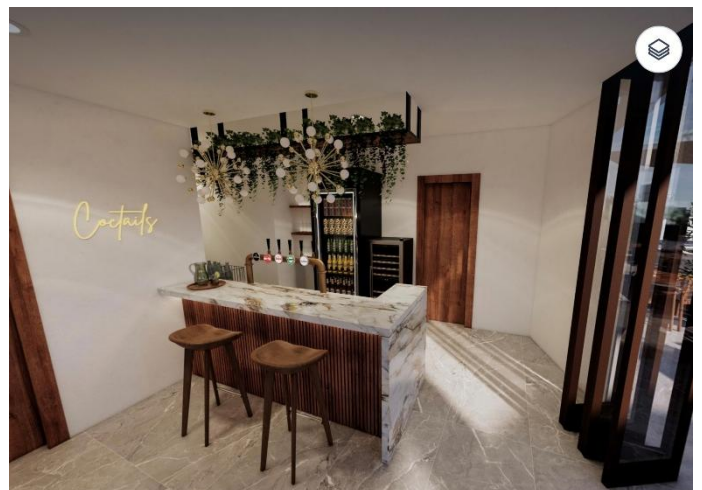

Proyecto QCity Rooftop

Acabados en RENDER